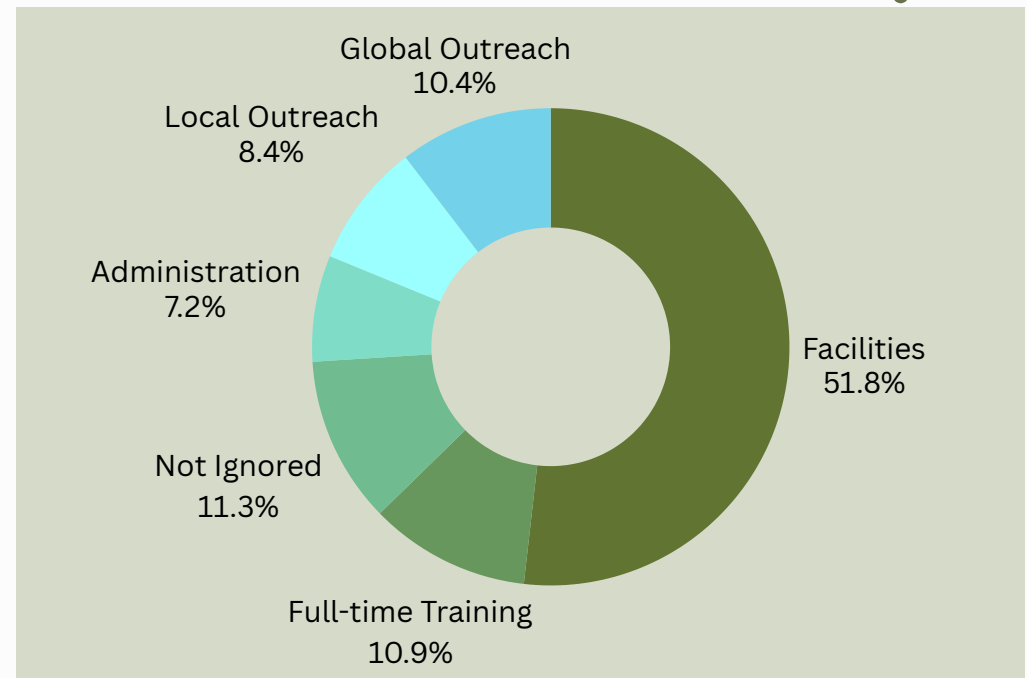

PARTICIPANTS

35

PROGRAMS

GLOBAL OUTREACH

We travelled to Malaysia, Thailand, and Vietnam for 12 different Programs.
It was the first time we mobilised teams to Vietnam and Malaysia ever.

4,409
REACHED BY
THE GOSPEL

NEW WORSHIP SONG
VIDEO CLIPS*

45K

CUMULATIVE VIEWS

4.6K

FOLLOWERS

2.1K

FOLLOWERS

VIEWERS FROM

23

COUNTRIES

*Recording and filming of contemporary worship songs that are translated to Cantonese.

FINANCE AND ADMINISTRATION

ANNUAL OPERATING INCOME

OPERATING EXPENSES

ANNUAL OPERATING EXPENSES

Thank you!