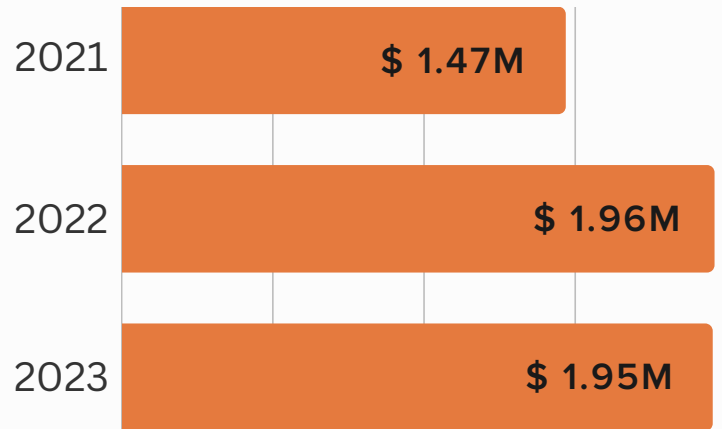

FINANCE AND ADMINISTRATION

ANNUAL OPERATING INCOME