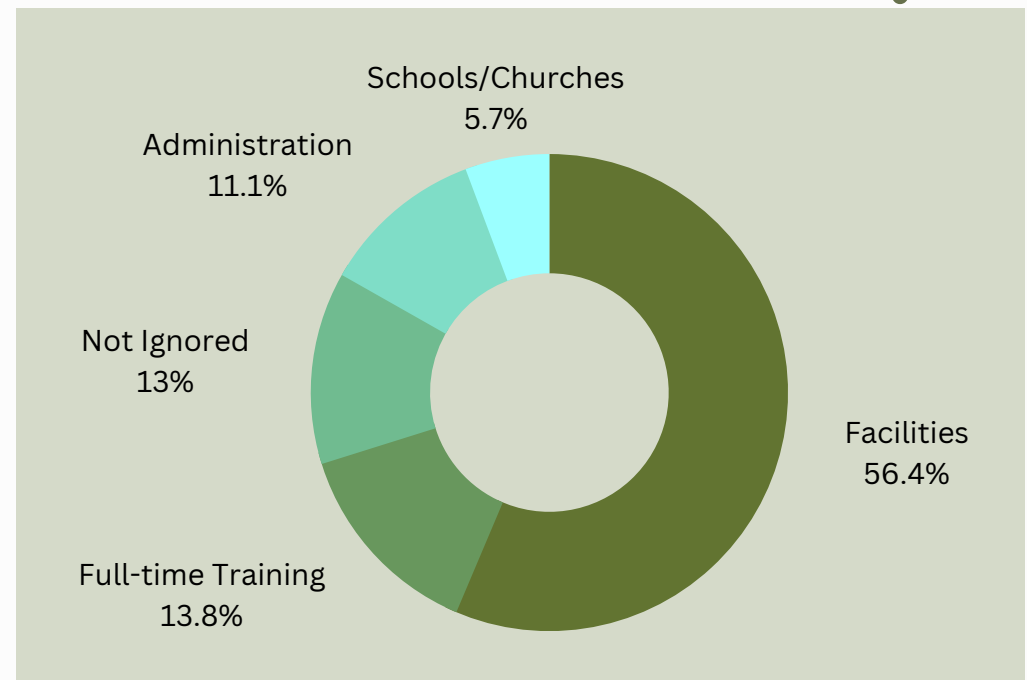

16

COUNTRIES

SPREAD ACROSS

5

CONTINENTS

4

LIVING ROOM
SESSIONS*

** Recording and filming of contemporary worship songs that are translated to Cantonese.*

FINANCE AND ADMINISTRATION

ANNUAL OPERATING INCOME

OPERATING EXPENSES

ANNUAL OPERATING EXPENSES

Thank you!

We are grateful for your generosity and compassion that has enabled us to extend Christ's love and care to the community of Chai Wan, the city of Hong Kong, and beyond.