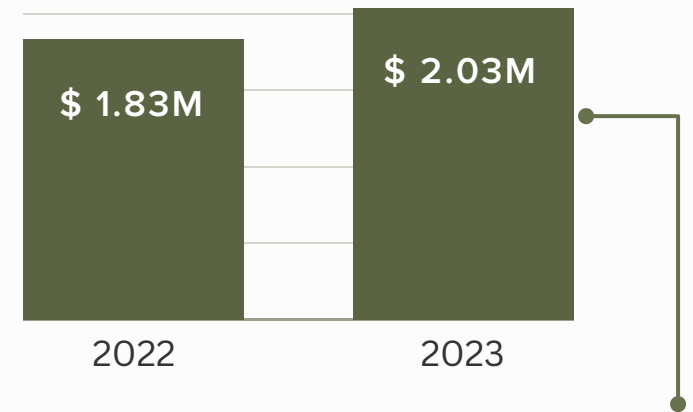

OPERATING EXPENSES